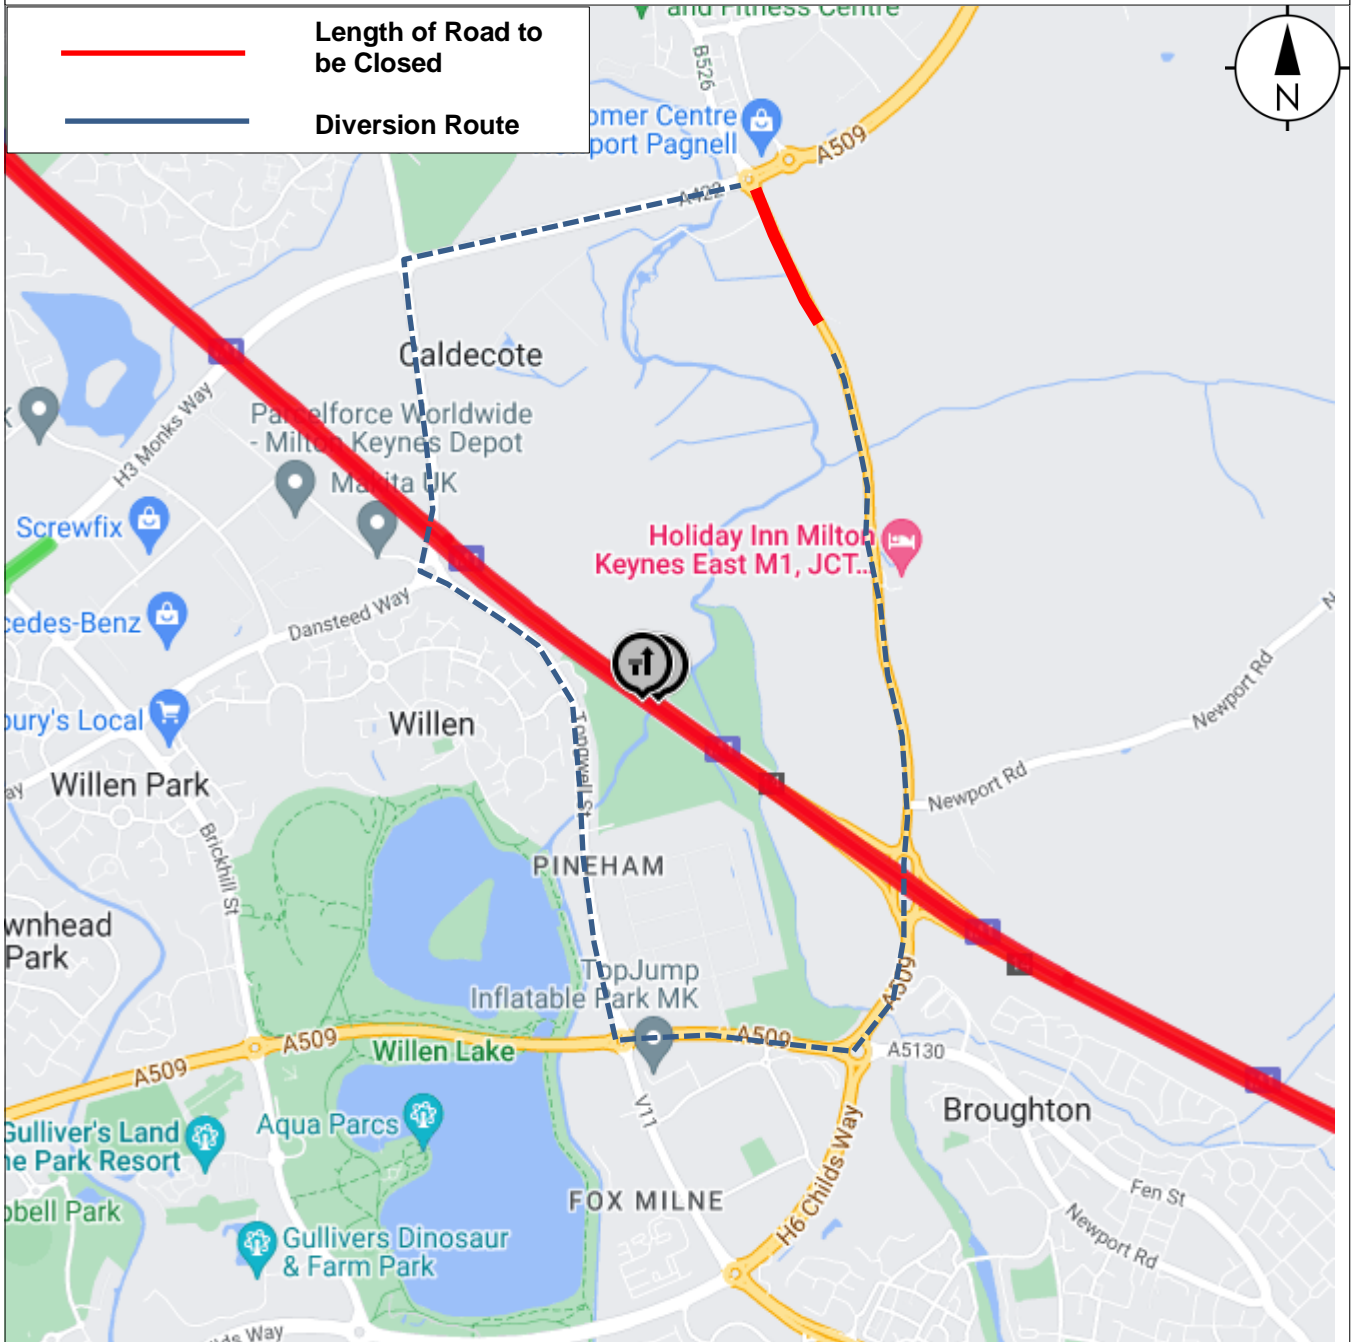

MAP FOR ORDER

Map referred to in the Council of the Borough of Milton Keynes (Various Roads In Moulsoe and Castlethorpe) (Temporary Closure) Order 2022.

Newport Road, Moulsoe

This map is not to scale

The common seal of the Council of the Borough of Milton Keynes was hereunto affixed in the presence of: